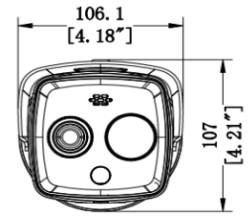

High Temperature Thermal Bullet

Intellio Thermal & Optical Bispectral Network Bullet Camera

THERMAL CAMERA MODULE

Resolution	256 × 192
Focal Length	6.9 mm
Field of View	24.9° × 18.7° (H × V)
Min. Focusing Distance	1 m
Spectral Range	8 - 14 μm
Pixel Pitch	12 μm
Temperature Range	-20°C - 550°C (-4°F - 1022°F)
Temperature Accuracy	Max. ± 2°C, ± 2%
Image Sensor	Vanadium Oxide Uncooled Focal Plane Arrays
Streaming (Primary & Secondary)	25 fps (1280 × 720, 704 × 576, 640 × 512, 320 × 240) 25 fps (704 × 576, 640 × 512, 320 × 240)

SMART FUNCTION

VCA	Up to 8 VCA rules in total, 4 VCA rule types (line crossing, intrusion, region entrance, and region exiting)
Temperature Measurement	21 rules in total (10 points, 10 areas and 1 line)
Smart Function Range	VCA Range (Vehicle: 1.4 × 4.0 m): 144.9 m VCA Range (Human: 1.8 × 0.5 m): 55.2 m Temperature Measurement (Object: 0.2 × 0.2 m): 23.3 m Temperature Measurement (Object: 1 × 1 m): 116.7 m Fire Detection (Object: 0.2 × 0.2 m): 82.8 m Smoke Detection (Object: 0.5 × 0.5 m): 30 m
Audible and Visual Alarm	White Light Range: up to 30 m, with adjustable flashing frequencies Two types of audible alarm (VCA and Temperature Exception)

COMPRESSION

Video Compression	H.265 / H.264 / MJPEG (only on Secondary stream)
Video Bit Rate	256 kbps - 16 Mbps
Audio Compression	G.711ulaw / G.711alaw / G.722.1 / G.726 / MP2L2 / PCM

INTERFACE

Communication Interface	1x RJ45 10M/100M Ethernet port
IO port	Audio I/O; Alarm I/O (2/2)
On-board storage	Built-in microSD slot, up to 256 GB

DIMENSIONS

Unit: mm [Inch]