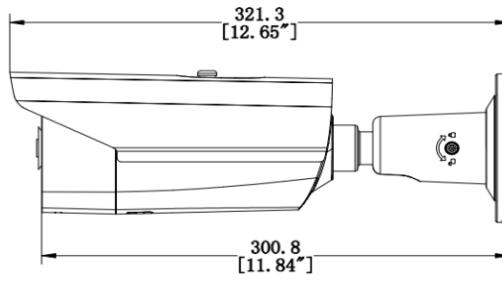

COMPRESSION

Video Compression	H.265 / H.264 / MJPEG (only on Secondary stream)
Video Bit Rate	256 kbps - 16 Mbps
Audio Compression	G.711ulaw / G.711alaw / G.722.1 / G.726 / MP2L2 / PCM

INTERFACE

Communication Interface	1x RJ45 10M/100M Ethernet port
IO port	Audio I/O; Alarm I/O (2/2)
On-board storage	Built-in microSD slot, up to 256 GB

DIMENSIONS

Unit: mm [Inch]