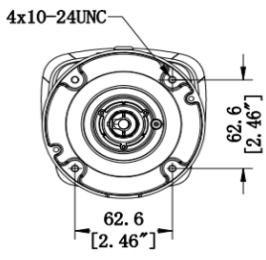

High Temperature Thermal Bullet

Intellio Thermal & Optical Bispectral Network Bullet Camera

THERMAL CAMERA MODULE

Resolution	256 × 192
Focal Length	6.9 mm
Field of View	24.9° × 18.7° (H × V)
Min. Focusing Distance	1 m
Spectral Range	8 - 14 μm
Pixel Pitch	12 μm
Temperature Range	-20°C - 550°C (-4°F - 1022°F)
Temperature Accuracy	Max. ± 2°C, ± 2%
Image Sensor	Vanadium Oxide Uncooled Focal Plane Arrays
Streaming (Primary & Secondary)	25 fps (1280 × 720, 704 × 576, 640 × 512, 320 × 240) 25 fps (704 × 576, 640 × 512, 320 × 240)

COMPRESSION

Video Compression	H.265 / H.264 / MJPEG (only on Secondary stream)
Video Bit Rate	256 kbps - 16 Mbps
Audio Compression	G.711ulaw / G.711alaw / G.722.1 / G.726 / MP2L2 / PCM

INTERFACE

Communication Interface	1x RJ45 10M/100M Ethernet port
IO port	Audio I/O; Alarm I/O (2/2)
On-board storage	Built-in microSD slot, up to 256 GB

DIMENSIONS

Unit: mm [Inch]