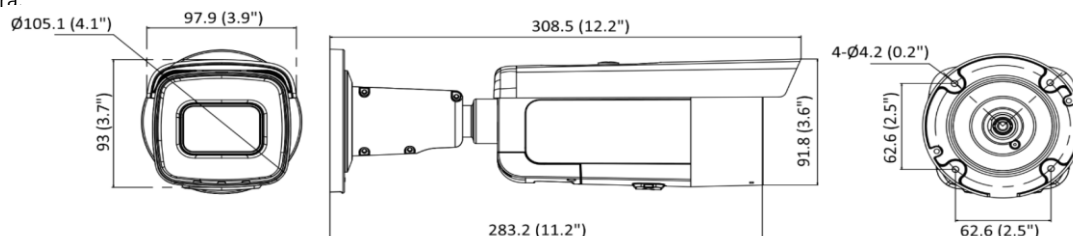

IR ILLUMINATION	
IR Range	60 m
Wavelength	850 nm

INTELLIGENT VIDEO	
Built-in intelligence	Line crossing & Intrusion detectors - with human and vehicle target classification

DIMENSIONS

Camera:

Junction box:
(packaged with the camera)