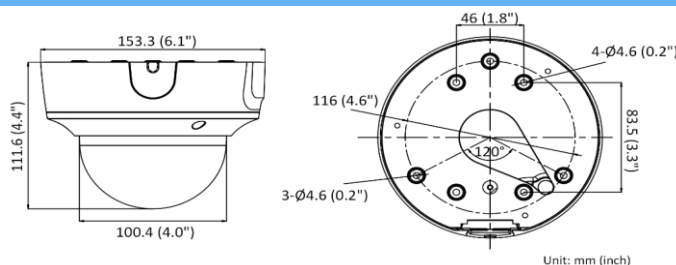

#### IR ILLUMINATION

IR Range	40 m
Wavelength	850 nm

#### DIMENSIONS

Camera:

Junction box:  
(packaged with the camera)